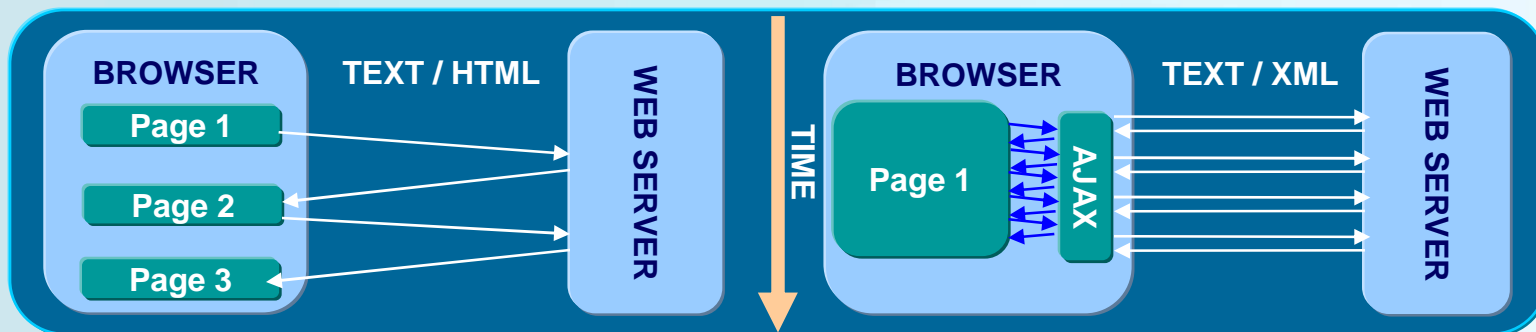

Web vs. RIA

- **Web 1.0 Interface**

- Full page requests (PIA)
- Page / batch processing
- Delay between actions

- **Ajax based RIA**

- Specific requests
- Event driven, inline logic
- Dynamic page updates