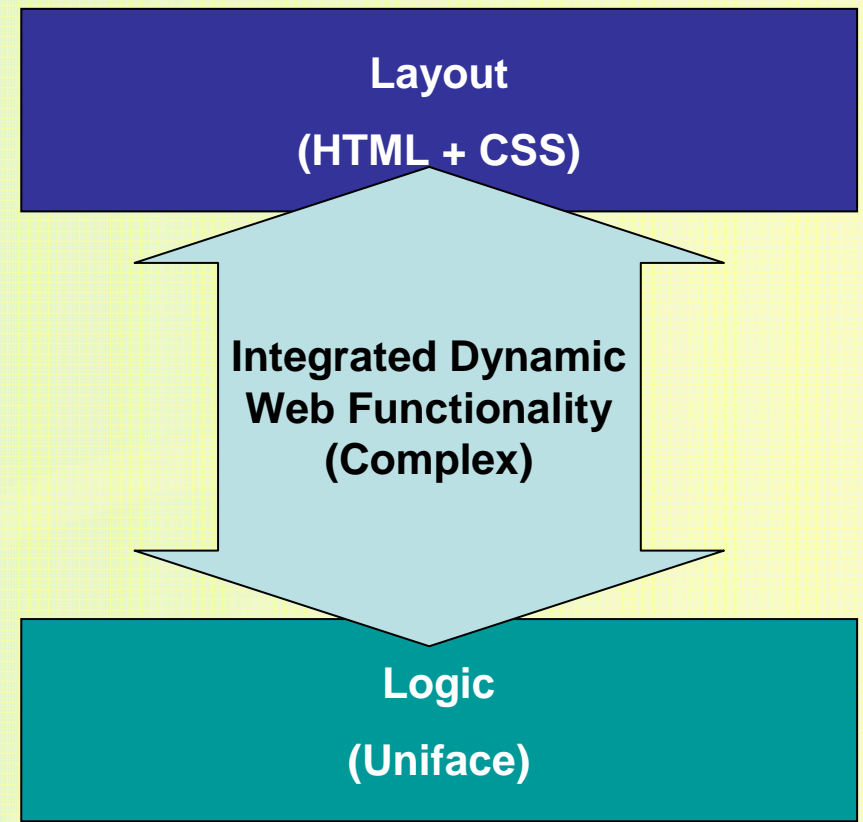

RIA & Uniface

“Introducing Dynamic Server Pages”

Uniface
Celebrating **25** Years

Uniface RIA Overview

- **Web 2.0 development simplified**
 - RIA constructs managed by Uniface
- **Integrated WYSIWYG editor**
 - Standards compliant
 - XHTML, CSS etc....
- **Leverage the full power of Uniface**
 - Integrated APS (Uniface, Flow & View)
 - Model driven development
 - Platform independence
 - Multichannel deployment
 - ...

RIA and Uniface

New component type: Dynamic Server Page

DSP Overview

- Model-driven development
- Proc is primary language
- Client-side declarative validation
- Procedural error handling
- **Layout-logic split**
- **Dynamic page updates (AJAX)**
 - Synchronous & Asynchronous
- **Binding/HTML generator wizard**
- **Layout mash-up enablement**
- **Security features**

Dynamic Server Page

Component Editor

- Logic Structure & Layout Separate
 - No more synchronisation
- Simple Binding
 - Easy as “copy & paste”

DSP Rich Widgets

- Logical widgets (INI-file)
- Widgets (DOJO)
 - EditBox, TextArea, Password, CommandButton, RadioGroup
 - DropDownList, CheckBox, ListBox, DatePicker
- Widgets (DSP)
 - PictureButton, StaticText, FlatButton
 - RawHTML, AttributesOnly
 - Picture
 - Raw database data, Glyph reference
 - UServer image file, Web Server image file (URL)