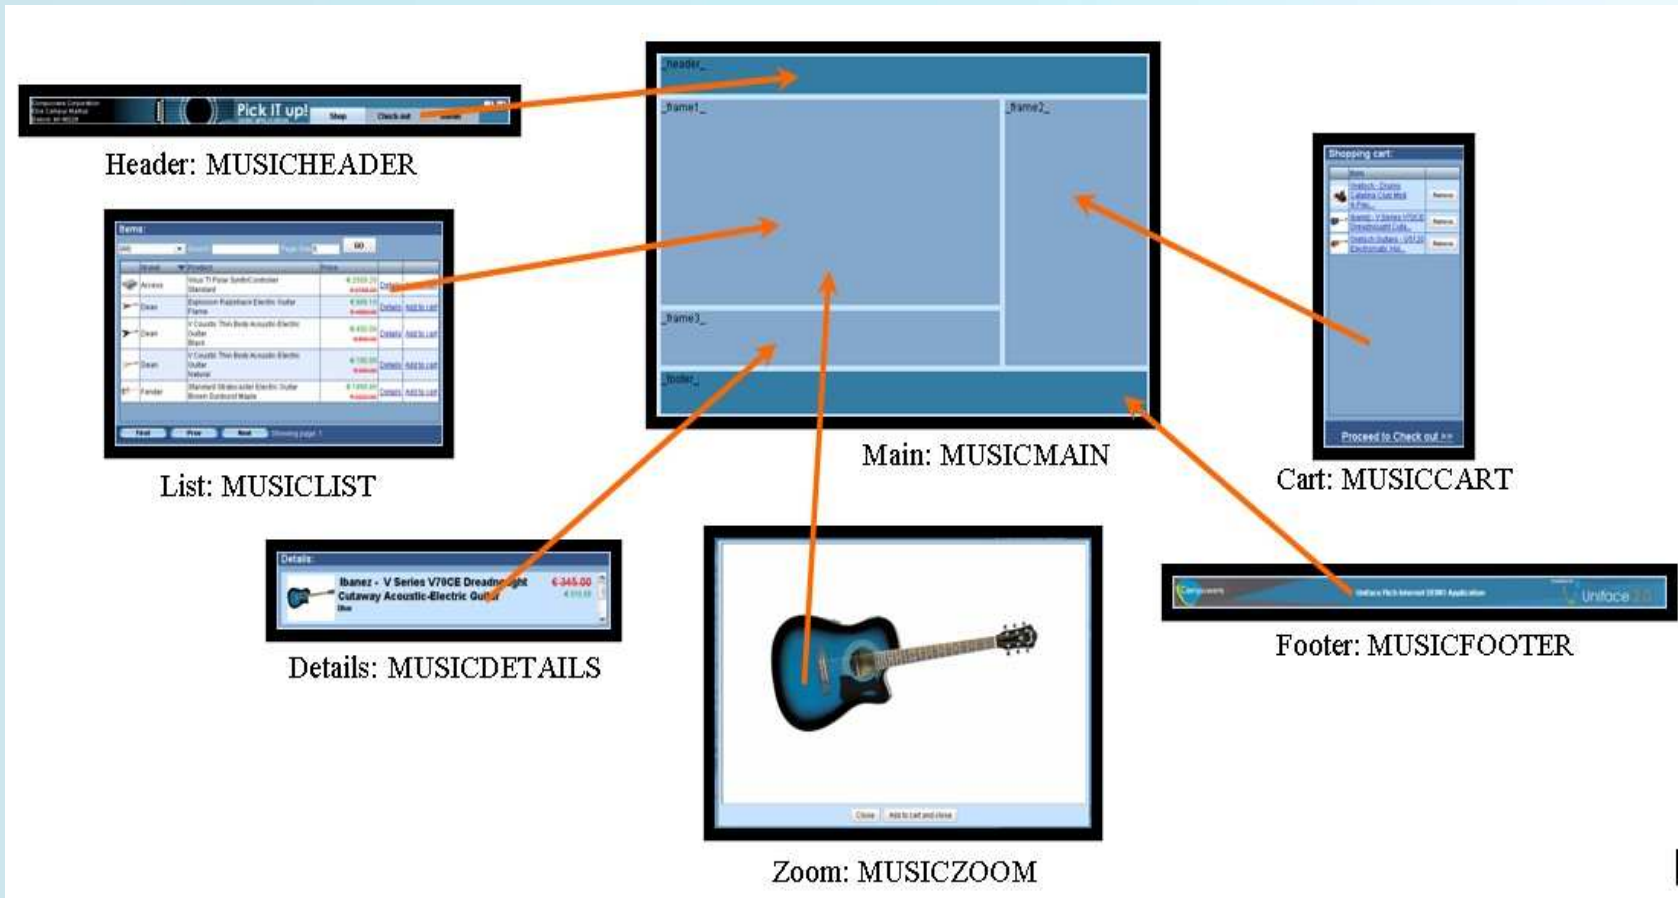

Layout mash-ups