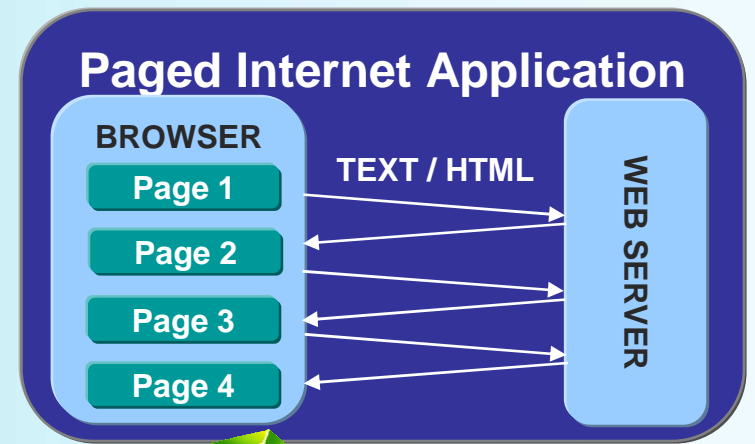

- **Web 1.0 application**
 - No client footprint
 - Delay between actions (request/response)
 - Little state persistence

Web vs. RIA

- **Web 1.0 Interface**

- Full page requests (PIA)
- Page / batch processing
- Delay between actions

- **Ajax based RIA**

- Specific requests
- Event driven, inline logic
- Dynamic page updates

Desktop → PIA → RIA

- Rich interface
- High usability
- Reactive screens
- State persistence

- Easy deployment
- Simple upgrades
- No client footprint
- Multi channel
- Flexible pricing