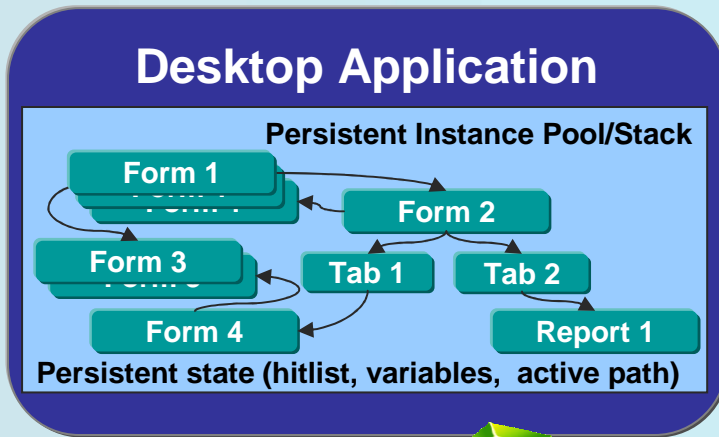

- **User interface evolution**
 - Punch Card
 - CHUI / Desktop
 - Web
 - RIA
- **Desktop like interface**
 - Rich controls
 - Responsive screens

Desktop vs. Web

- **Desktop application**
 - Feature rich interface
 - Client install
 - Objects keep state

- **Web 1.0 application**
 - No client footprint
 - Delay between actions (request/response)
 - Little state persistence

Web vs. RIA

- **Web 1.0 Interface**

- Full page requests (PIA)
- Page / batch processing
- Delay between actions

- **Ajax based RIA**

- Specific requests
- Event driven, inline logic
- Dynamic page updates

Desktop → PIA → RIA

- Rich interface
- High usability
- Reactive screens
- State persistence

- Easy deployment
- Simple upgrades
- No client footprint
- Multi channel
- Flexible pricing

RIA and Uniface

New component type: Dynamic Server Page

DSP Overview

- Model-driven development
- Proc is primary language
- Client-side declarative validation
- Procedural error handling
- **Layout-logic split**
- **Dynamic page updates (AJAX)**
 - Synchronous & Asynchronous
- **Binding/HTML generator wizard**
- **Layout mash-up enablement**
- **Security features**