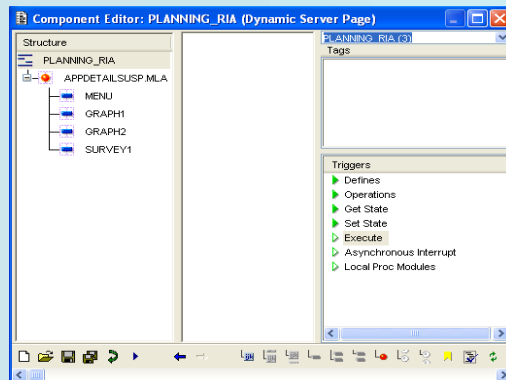

RIA and Uniface

New component type: Dynamic Server Page

DSP Overview

- Model-driven development
- Proc is primary language
- Client-side declarative validation
- Procedural error handling
- **Layout-logic split**
- **Dynamic page updates (AJAX)**
 - Synchronous & Asynchronous
- **Binding/HTML generator wizard**
- **Layout mash-up enablement**
- **Security features**

Dynamic Server Page

Component Editor

- Logic Structure & Layout Separate
 - No more synchronisation
- Simple Binding
 - Easy as “copy & paste”

DSP Rich Widgets

- Logical widgets (INI-file)
- Widgets (DOJO)
 - EditBox, TextArea, Password, CommandButton, RadioGroup
 - DropDownList, CheckBox, ListBox, DatePicker
- Widgets (DSP)
 - PictureButton, StaticText, FlatButton
 - RawHTML, AttributesOnly
 - Picture
 - Raw database data, Glyph reference
 - UServer image file, Web Server image file (URL)