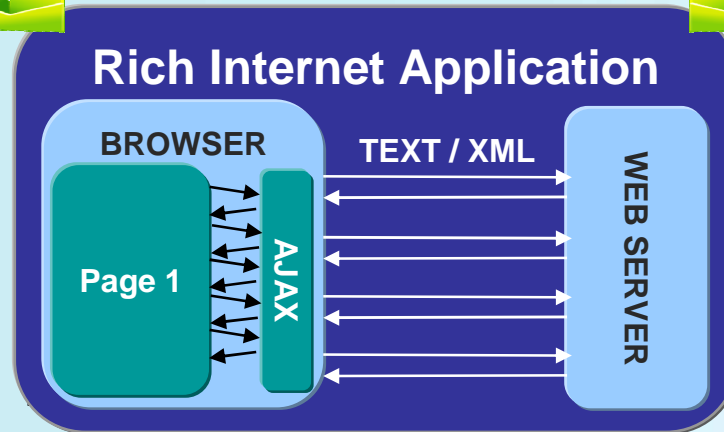

- **Web 1.0 application**
 - No client footprint
 - Delay between actions (request/response)
 - Little state persistence

Web vs. RIA

- **Web 1.0 Interface**

- Full page requests (PIA)
- Page / batch processing
- Delay between actions

- **Ajax based RIA**

- Specific requests
- Event driven, inline logic
- Dynamic page updates

Desktop → PIA → RIA

- Rich interface
- High usability
- Reactive screens
- State persistence

- Easy deployment
- Simple upgrades
- No client footprint
- Multi channel
- Flexible pricing